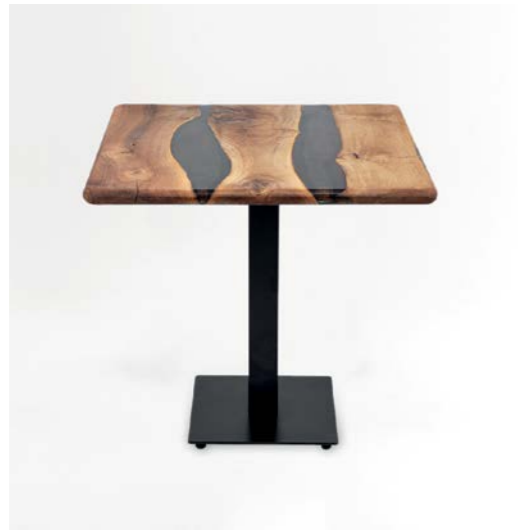

• Epoxy

TE-01 - Square Table