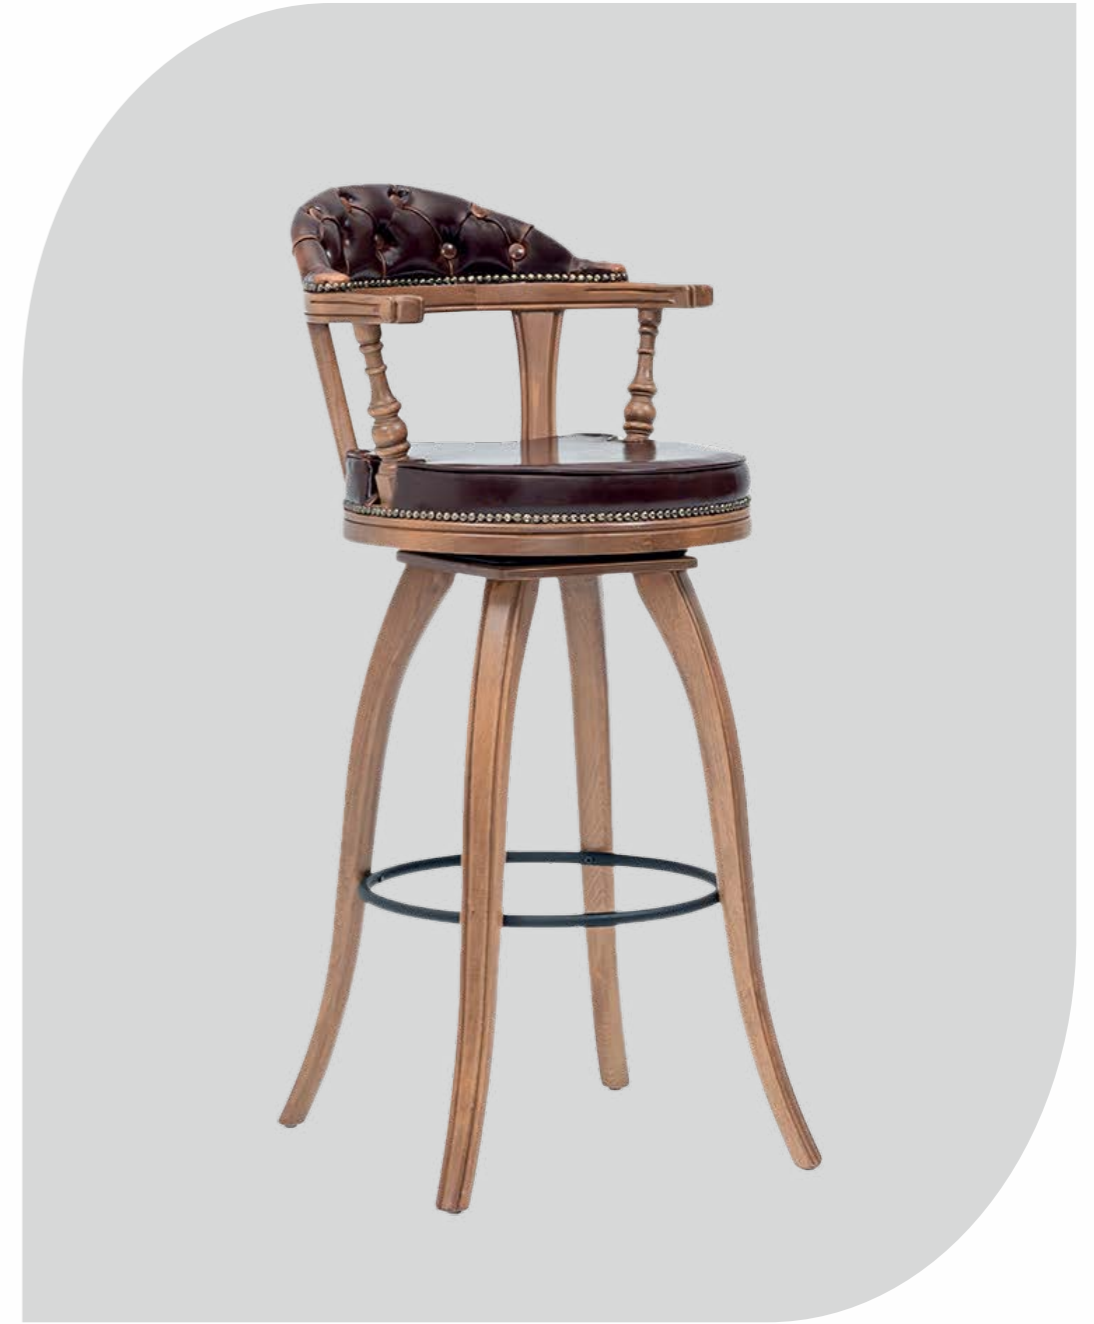

Torcello Bar Stool _____

Minorca Bar Stool _____

Baffin

Baffin Plus

Wrangel Bar Stool Swivel

Moorea Bar Stool

The Moorea bar stool combines classic charm with a fresh, modern twist. Featuring a smooth vinyl seat and a beautifully crafted wooden back, it exudes timeless elegance while offering a unique, contemporary edge upon closer inspection. Its refined design makes it a versatile choice for both traditional and modern spaces.

Built entirely from durable wood, the Moorea bar stool is designed for strength and longevity. Its comfortable seating and intricate craftsmanship ensure it stands out in any setting, making it ideal for hospitality and commercial environments where style meets functionality.