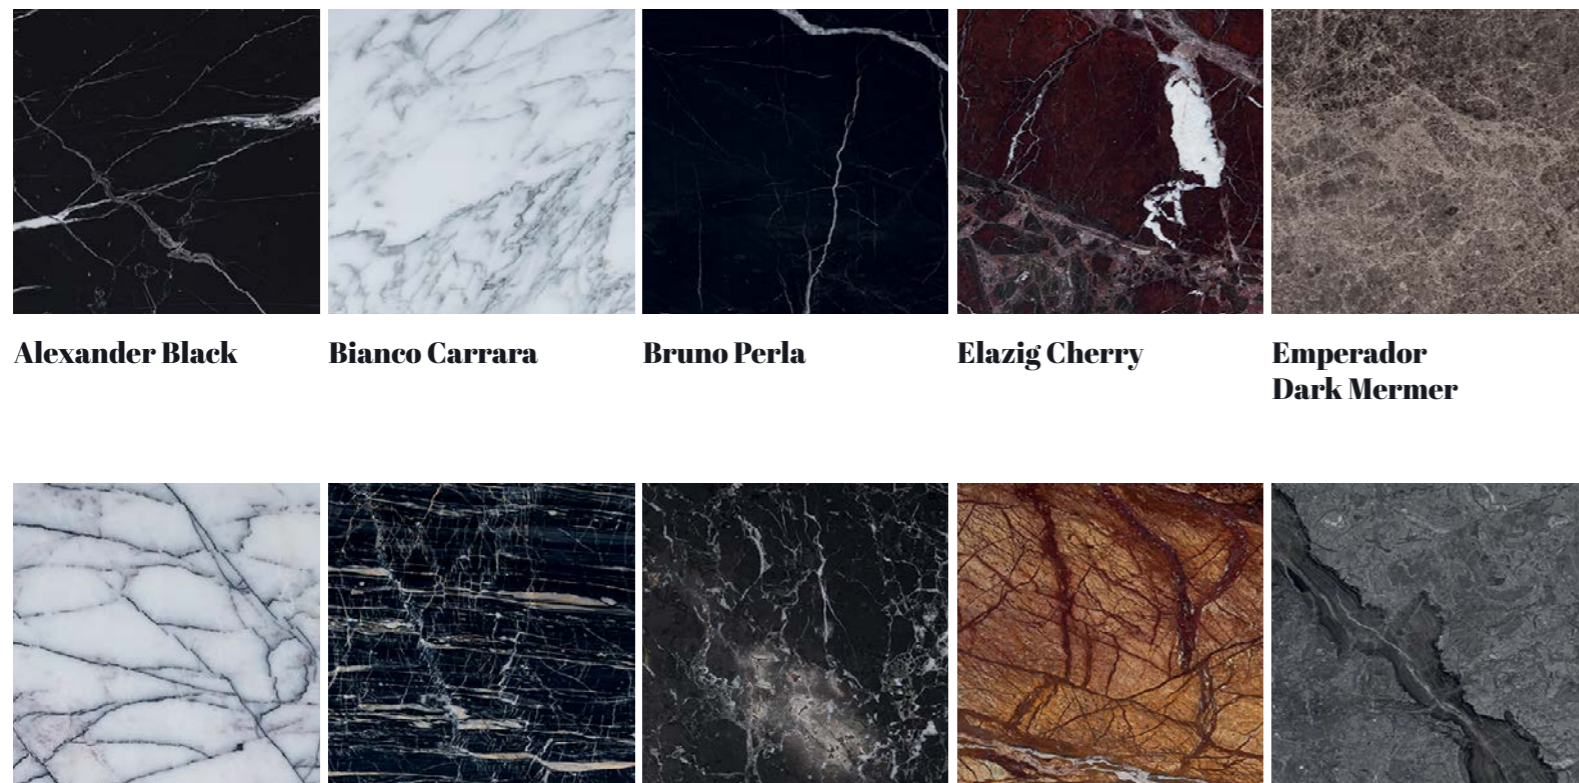

TE-03 - Round Table

TABLE TOPS

crocus

Crocus Contract offers an exceptional range of table tops designed to elevate your spaces. Whether you're looking for the timeless charm of **solid wood**, the versatility of **MDF veneer**, the luxurious elegance of **marble**, the durability of **HPL high-pressure laminate**, the creativity of **epoxy finishes**, or the sleek sophistication of **glass**, we have the perfect solution for every project.

With Crocus Contract, your design possibilities are limitless. Let us help you create table tops that are as functional as they are beautiful.

Scan the QR code for more specific information online.

• **Solid Wood**

Beechwood Iroko Oak Rubberwood Walnut

• **Marble**

Alexander Black Bianco Carrara Bruno Perla Elazig Cherry Emperador Dark Mermer

Lilac Nero Picasso Olive Avantgarde Rain Forest Brown Rolex Grey

• **Compact High Pressure Laminate**