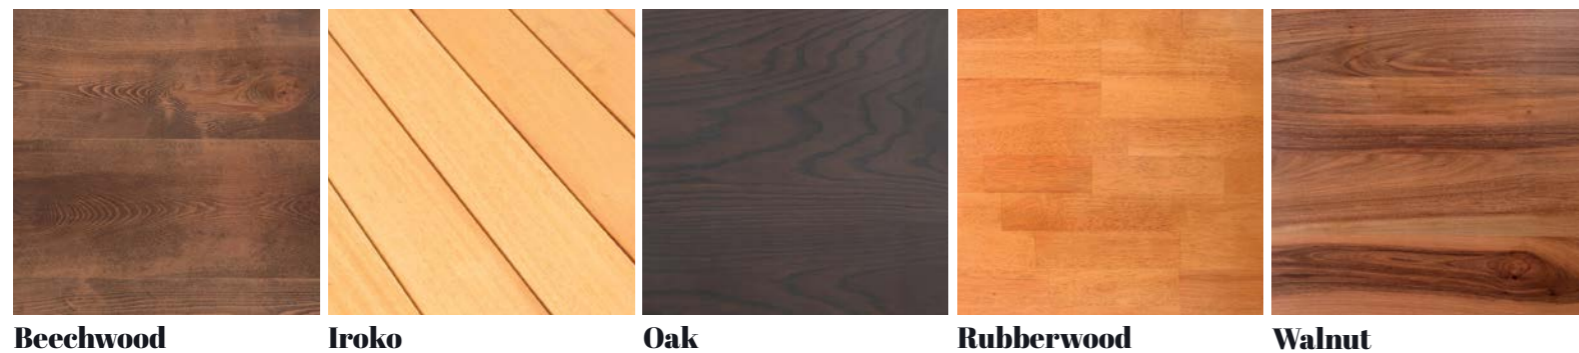

• **Solid Wood**

Beechwood Iroko Oak Rubberwood Walnut