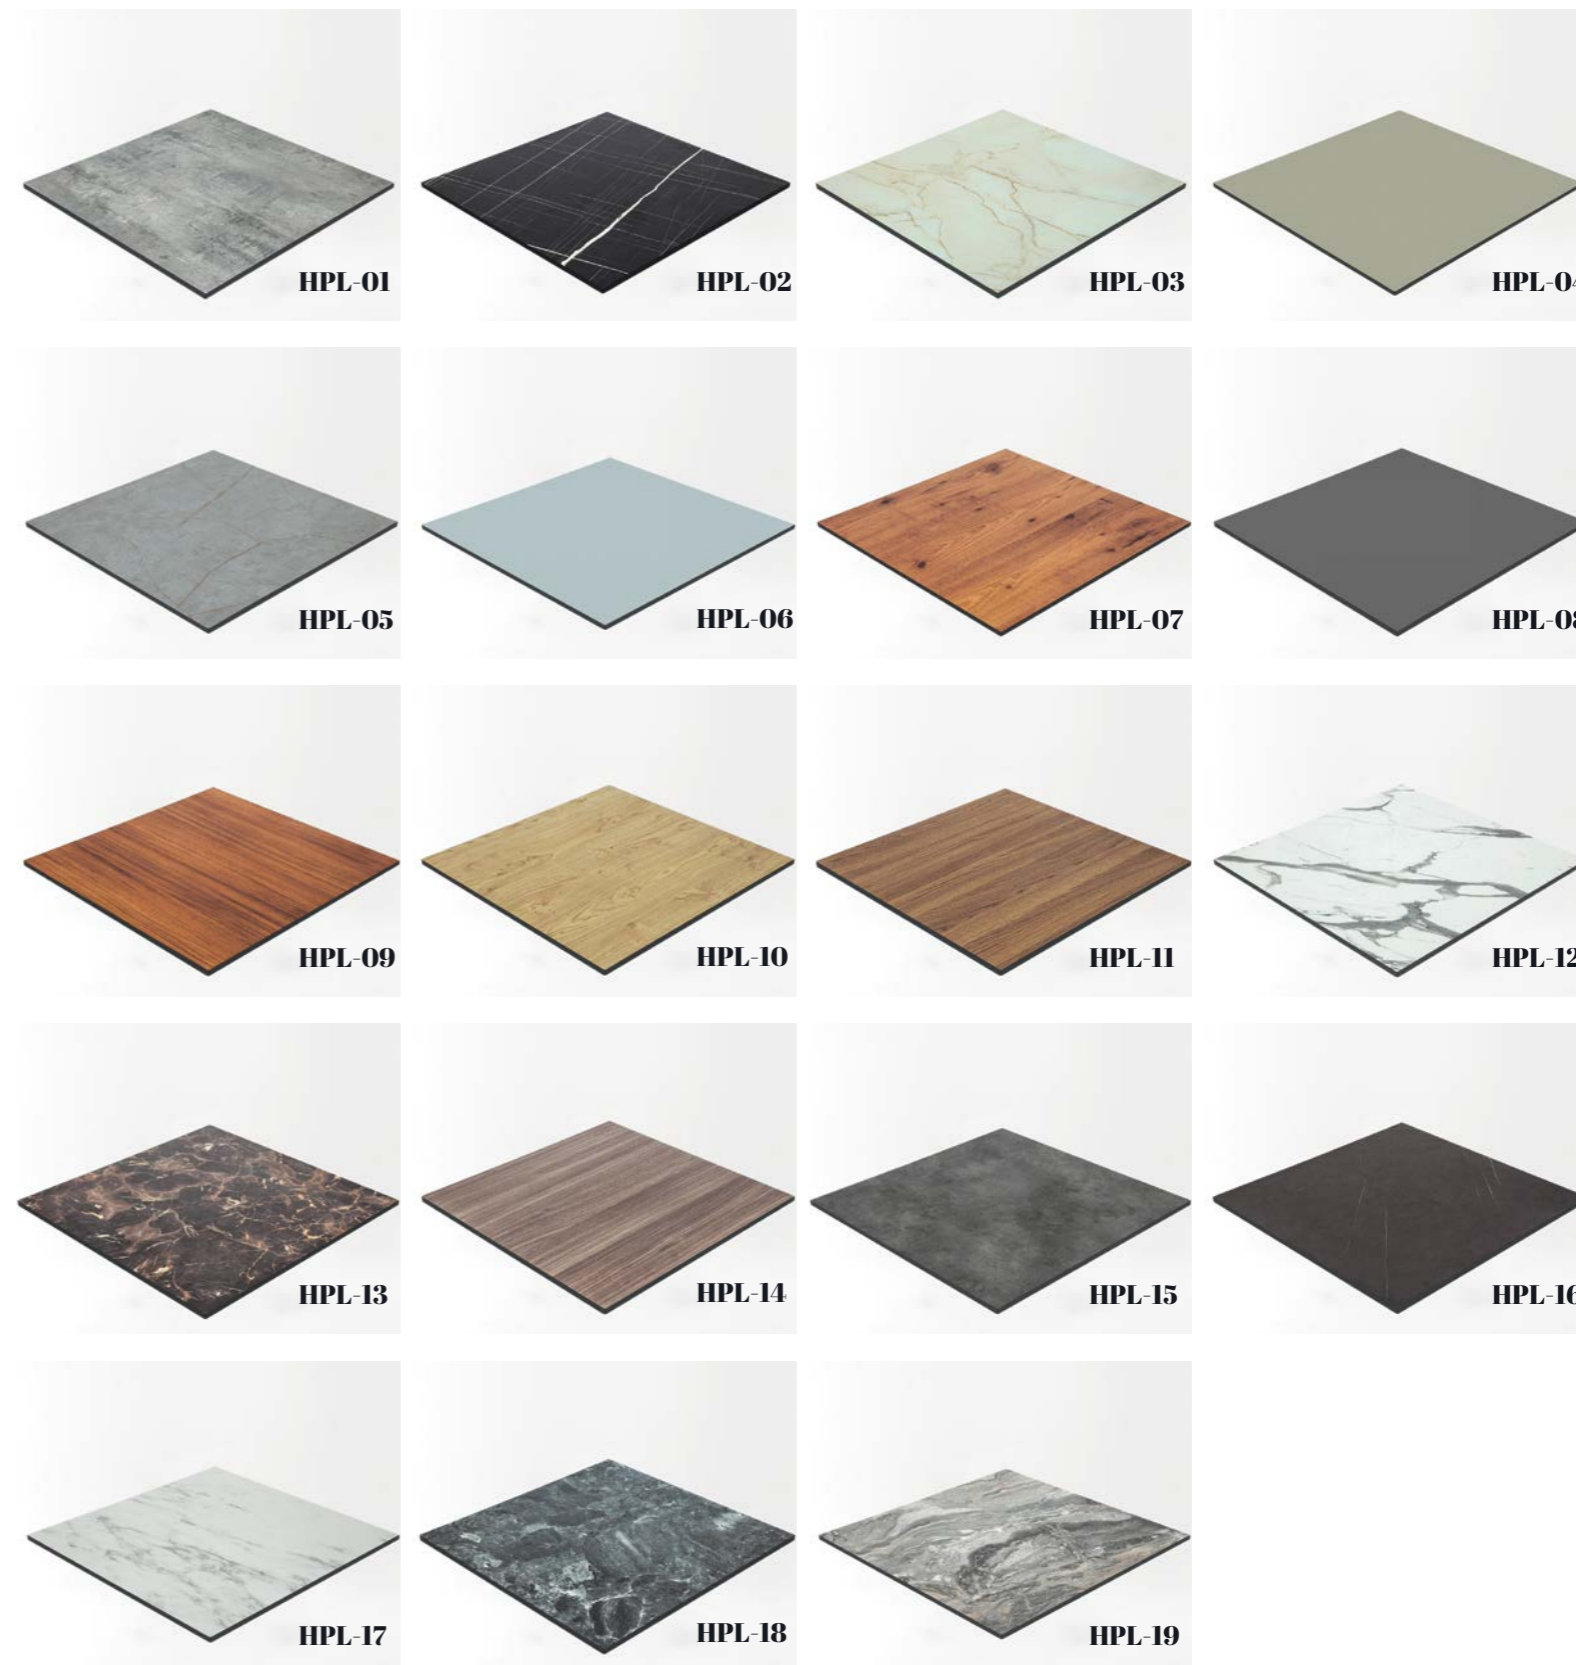

Our catalog showcases examples of our work, but if you have a particular design or concept in mind, we'll make it happen. We also offer an extensive range of high-quality materials, including marble, solid wood, iroko, teak wood, compact laminates, veneers, and more. Whatever your project demands, we're here to craft tables that combine beauty, durability, and functionality.

With Crocus Contract, your design possibilities are limitless. Let us help you create table tops that are as functional as they are beautiful.

Scan the QR code for more specific information online.

• **Solid Wood**

Beechwood Iroko Oak Rubberwood Walnut

• **Marble**

Alexander Black Bianco Carrara Bruno Perla Elazig Cherry Emperador Dark Mermer

Lilac Nero Picasso Olive Avantgarde Rain Forest Brown Rolex Grey

• **Compact High Pressure Laminate**

HPL-01 HPL-02 HPL-03 HPL-04

HPL-05 HPL-06 HPL-07 HPL-08

HPL-09 HPL-10 HPL-11 HPL-12

HPL-13 HPL-14 HPL-15 HPL-16

HPL-17 HPL-18 HPL-19

TABLE BASES

Scan the QR code
for more specific
information online.

TB-23 _____